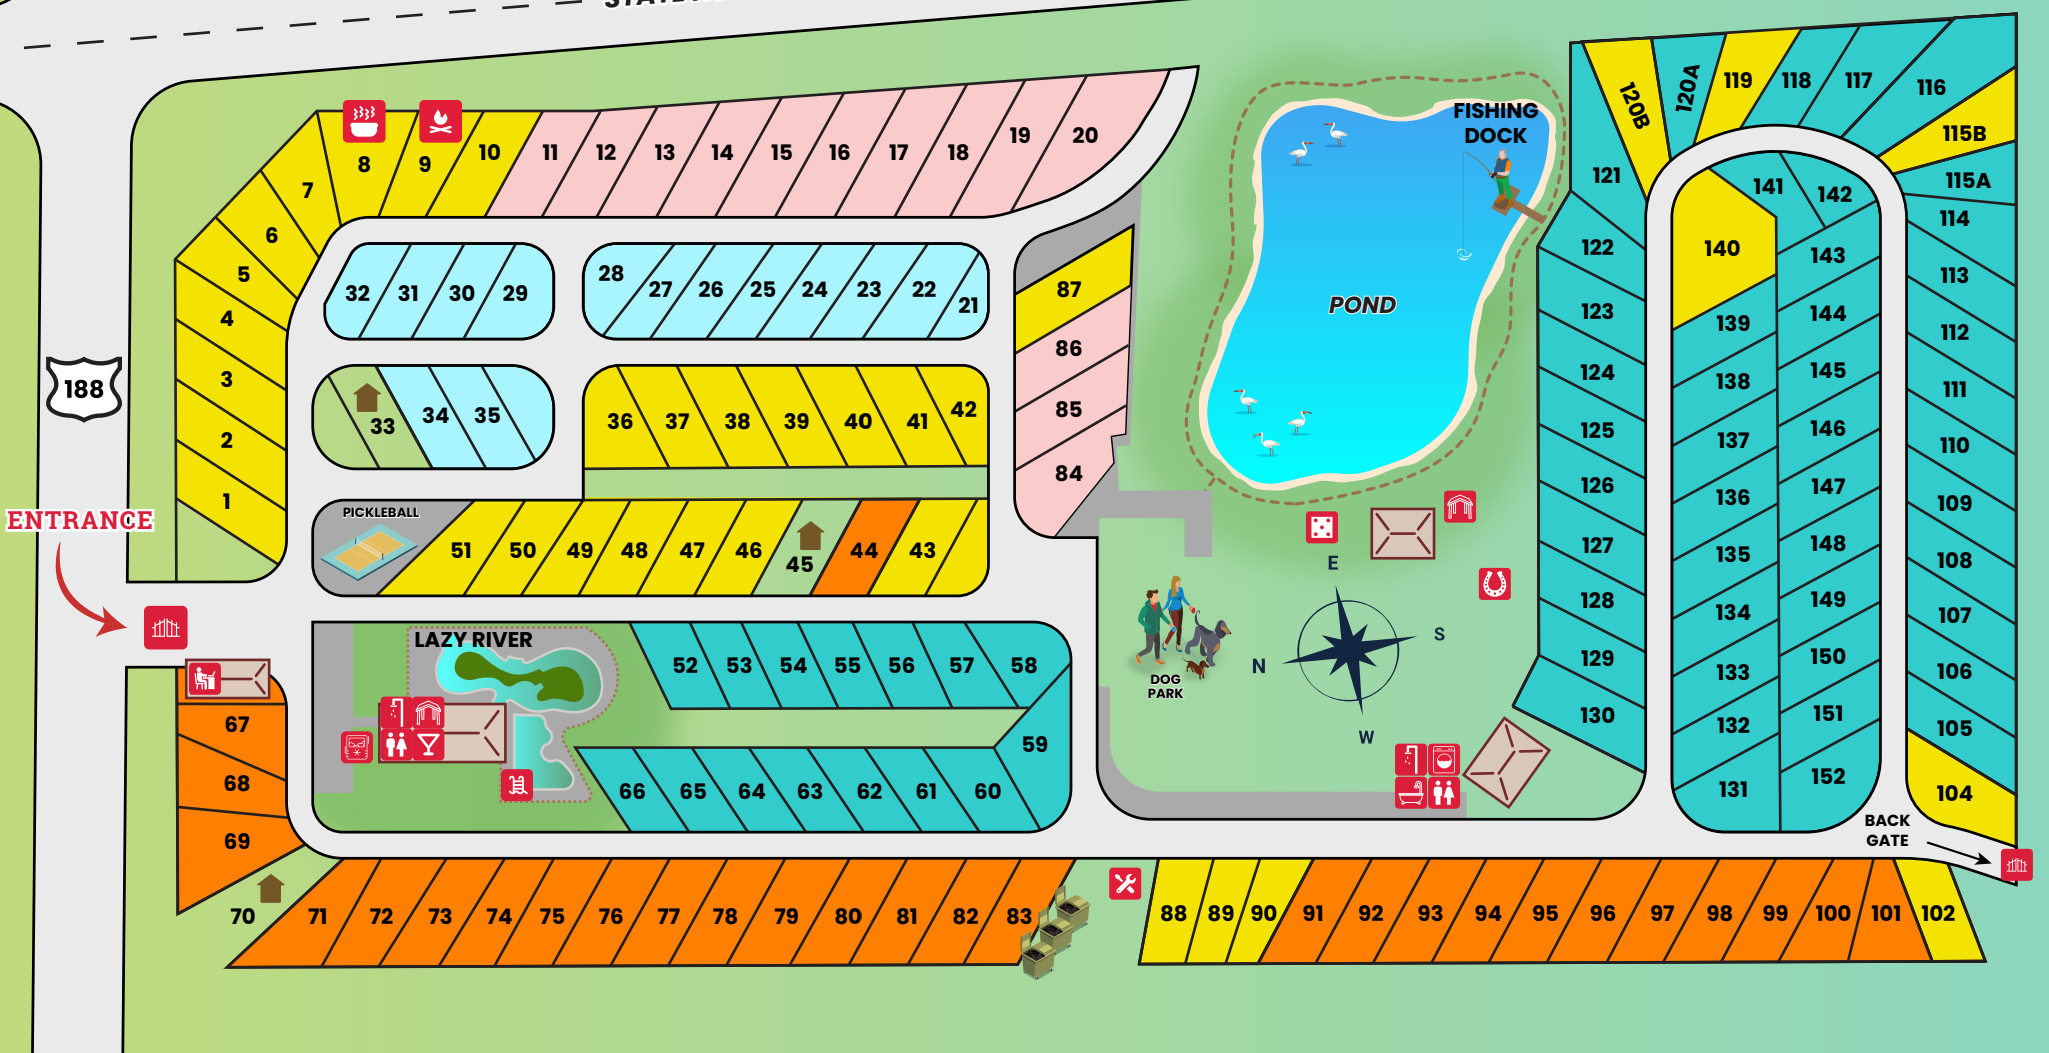

STATE HWY 35

188

ENTRANCE

SEAGRASS
— AT ROCKPORT —

1331 TX-188,
Aransas Pass, TX 78336
(361) 790-5335
seagrassrvresort.com

LEGEND

- Premium Back In
- Standard Back In
- Premium Pull Through
- Premium Back In with Palapa
- Signature Back In with Palapa
- Tiny Home
- Gate
- Office
- Ice Machine
- Pavillion
- Clubhouse
- Maintenance Shop
- Showers
- Pool
- Restrooms
- Bathhouse
- Laundry
- Hot Tub
- Fire Pit
- Horseshoes
- Washer Game Pits
- Dumpster

Site Number:

WiFi:

Clubhouse Code:

Pool Code:

Back Bathhouse Code: